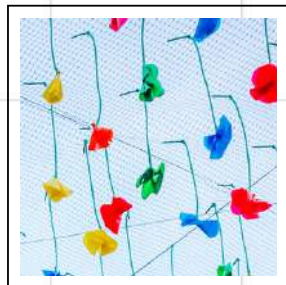

# Techos Mágicos

Color Rain

Tropicalia

Seaweed

Sky Garden

Inverted  
Garden

Dots  
Invasion

Cielo de  
Paraguas